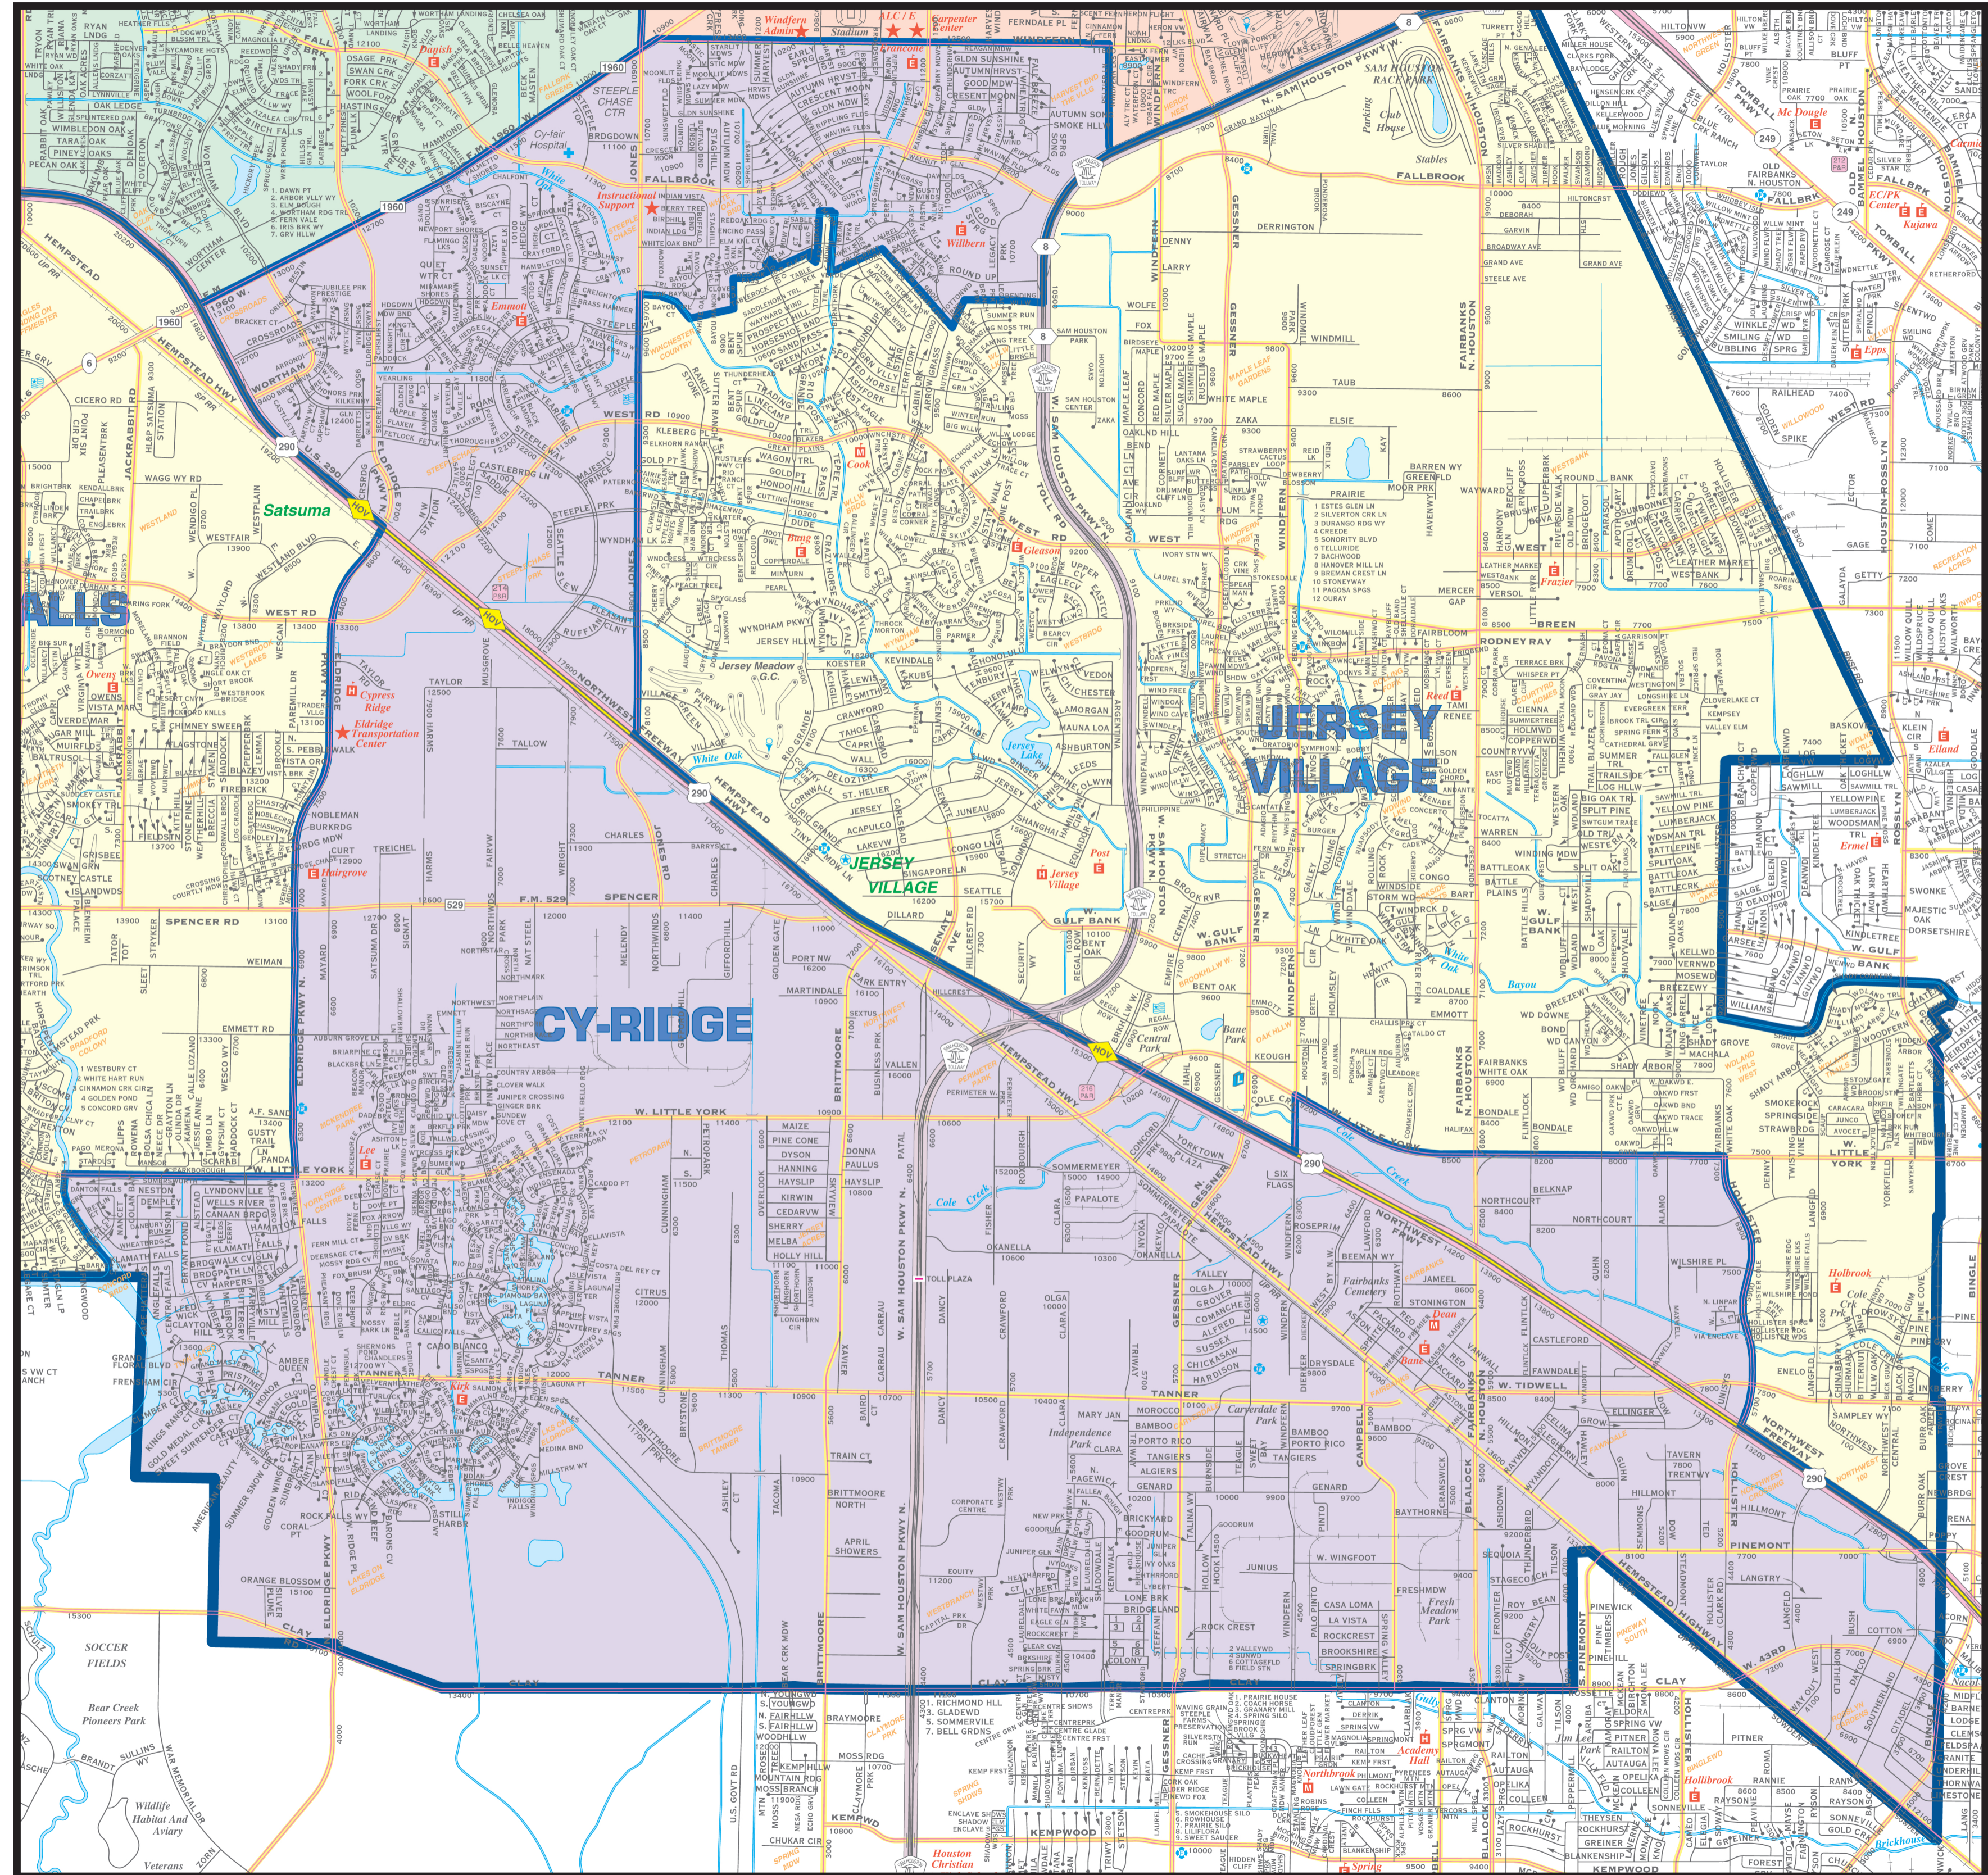

CYPRESS RIDGE HIGH SCHOOL 10TH-12TH GRADE

7900 NORTH ELDRIDGE PKWY, HOUSTON, TX 77041
281-807-8000